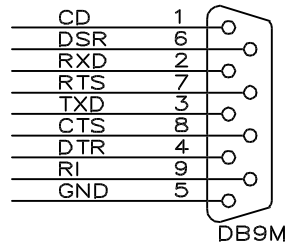

COMPUTER DB9 COM PORT TO TRIAD STANDARD FRAME DB25 "COMPUTER" CONNECTOR

STANDARD COMPUTER RS-232 DB9M COM PORT TO TRIAD RS-232 "COMPUTER" DB25F CONNECTOR
(REQUIRES A DB9F TO DB25M ON CABLE)

COMPUTER COM

FRAME COMPUTER CONNECTOR

CABLE APPLICATION:
THIS CABLE IS USED TO INTERFACE
AN "IBM" DB9M RS-232 SERIAL PORT
TO A DB25F STANDARD TRIAD FRAME.

COMPUTER DB9F RS-232		CABLE WIRE		DB25F "SERIAL" CONNECTOR	
PIN	SIGNAL	COLOR	PIN	SIGNAL	
		SHIELD	1.	SHIELD	
3.	TXD	GREEN	2.	RXD	
2.	RXD	RED	3.	TXD	
5.	GND	BLACK	7.	GND	