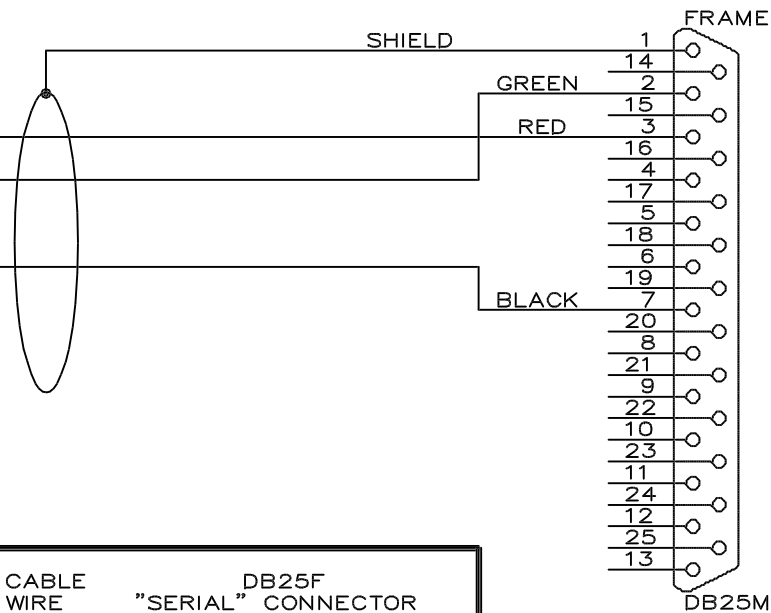

COMPUTER DB9 COM PORT TO TRIAD STANDARD FRAME DB25 "COMPUTER" CONNECTOR

STANDARD COMPUTER RS-232 DB9M COM PORT TO TRIAD RS-232 "COMPUTER" DB25F CONNECTOR
(REQUIRES A DB9F TO DB25M ON CABLE)

COMPUTER COM

FRAME COMPUTER CONNECTOR

CABLE APPLICATION:
THIS CABLE IS USED TO INTERFACE
AN "IBM" DB9M RS-232 SERIAL PORT
TO A DB25F STANDARD TRIAD FRAME.

COMPUTER DB9F RS-232		CABLE WIRE		DB25F "SERIAL" CONNECTOR	
PIN	SIGNAL	COLOR	PIN	SIGNAL	
		SHIELD	1.	SHIELD	
3.	TXD	GREEN	2.	RXD	
2.	RXD	RED	3.	TXD	
5.	GND	BLACK	7.	GND	