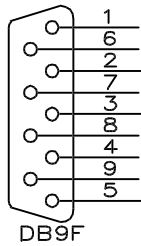

COMPUTER DB9 COM PORT TO TRIAD STANDARD FRAME DB25 "COMPUTER" CONNECTOR

STANDARD COMPUTER RS-232 DB9M COM PORT TO TRIAD RS-232 "COMPUTER" DB25F CONNECTOR
(REQUIRES A DB9F TO DB25M ON CABLE)

COMPUTER COM

FRAME COMPUTER CONNECTOR

CABLE APPLICATION:
THIS CABLE IS USED TO INTERFACE
AN "IBM" DB9M RS-232 SERIAL PORT
TO A DB25F STANDARD TRIAD FRAME.

COMPUTER DB9F RS-232		CABLE WIRE		DB25F "SERIAL" CONNECTOR	
PIN	SIGNAL	COLOR	PIN	SIGNAL	
		SHIELD	1.	SHIELD	
3.	TXD	GREEN	2.	RXD	
2.	RXD	RED	3.	TXD	
5.	GND	BLACK	7.	GND	