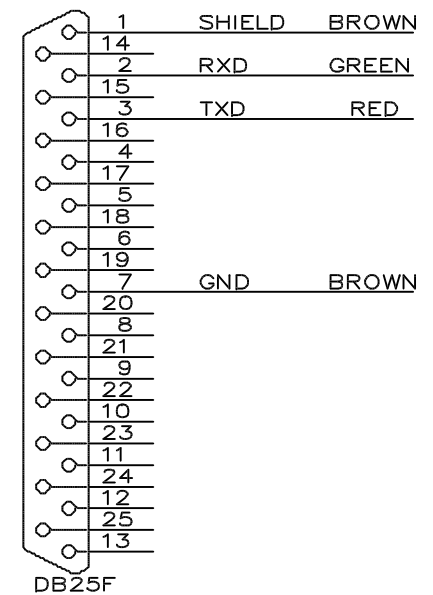

COMPUTER DB9 COM PORT TO TRIAD STANDARD FRAME DB25 "COMPUTER" CONNECTOR

STANDARD COMPUTER RS-232 DB9M COM PORT TO TRIAD RS-232 "COMPUTER" DB25F CONNECTOR
(REQUIRES A DB9F TO DB25M ON CABLE)

COMPUTER COM

FRAME COMPUTER CONNECTOR

CABLE APPLICATION:
THIS CABLE IS USED TO INTERFACE
AN "IBM" DB9M RS-232 SERIAL PORT
TO A DB25F STANDARD TRIAD FRAME.

COMPUTER DB9F RS-232		CABLE WIRE		DB25F "SERIAL" CONNECTOR	
PIN	SIGNAL	COLOR	PIN	SIGNAL	
		SHIELD	1.	SHIELD	
3.	TXD	GREEN	2.	RXD	
2.	RXD	RED	3.	TXD	
5.	GND	BLACK	7.	GND	

(Belden color code using 8723)

TRIAD PRODUCTIONS, INC.		
Title FRAME DB25 "COMPUTER" COM TO "IBM" COMPUTER		
Size A	Document Number OLDFRCOM.OCD	REV A
Date:	November 3, 1995	Sheet 1 of 1