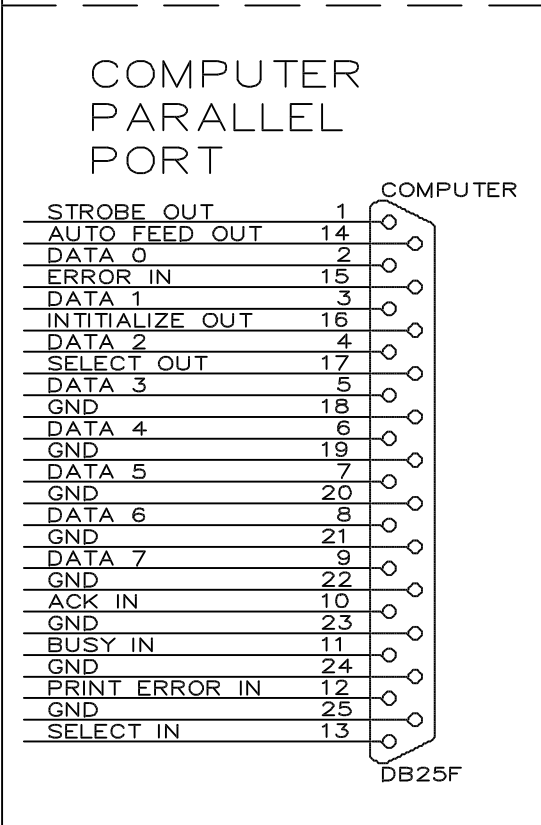

COMPUTER PARALLEL PORT TO BART REMOTE FOR RESET

COMPUTER PARALLEL PORT DB25F TO BART REMOTE DB15F

(REQUIRES A DB25M TO DB15M ON THE CABLE)

COMPUTER PARALLEL PORT DB25F		CABLE WIRE	BART REMOTE DB15F	
PIN	SIGNAL	COLOR	PIN	SIGNAL
16.	INITIALIZE	RED	10.	
18.	GND	BLACK	8.	GND