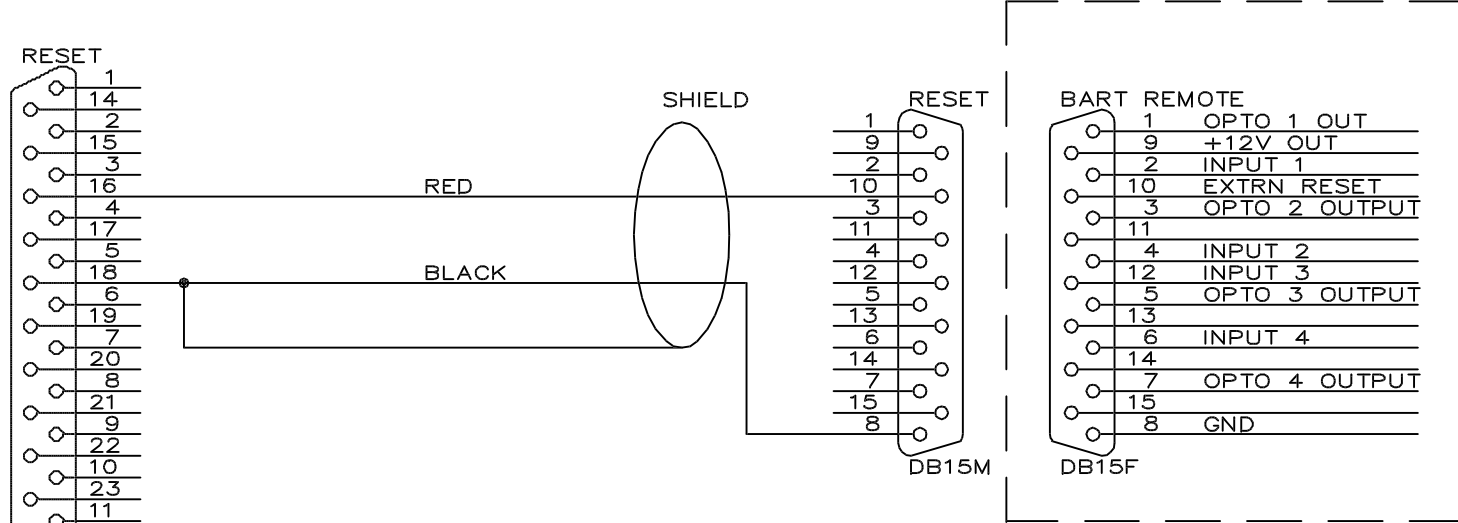

COMPUTER PARALLEL PORT TO BART REMOTE FOR RESET

COMPUTER PARALLEL PORT DB25F TO BART REMOTE DB15F

(REQUIRES A DB25M TO DB15M ON THE CABLE)

COMPUTER PARALLEL PORT DB25F		CABLE WIRE	BART REMOTE DB15F	
PIN	SIGNAL	COLOR	PIN	SIGNAL
16.	INITIALIZE	RED	10.	
18.	GND	BLACK	8.	GND